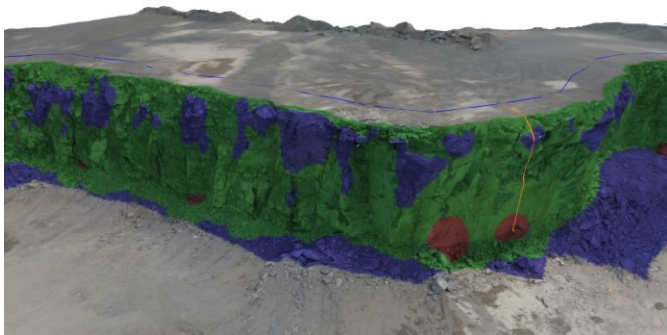

Multiphoto

Powerful 3D model generator for aerial and terrestrial Imagery

Used for BlastMetriX

Used for ShapeMetriX

3GSM – Simply Measure!

R.A. McClure, Inc. 1195 Slack Road, Unit B, Delaware, Ohio 43015
t: 740.363.6976, info@ramets.com, www.ramets.com