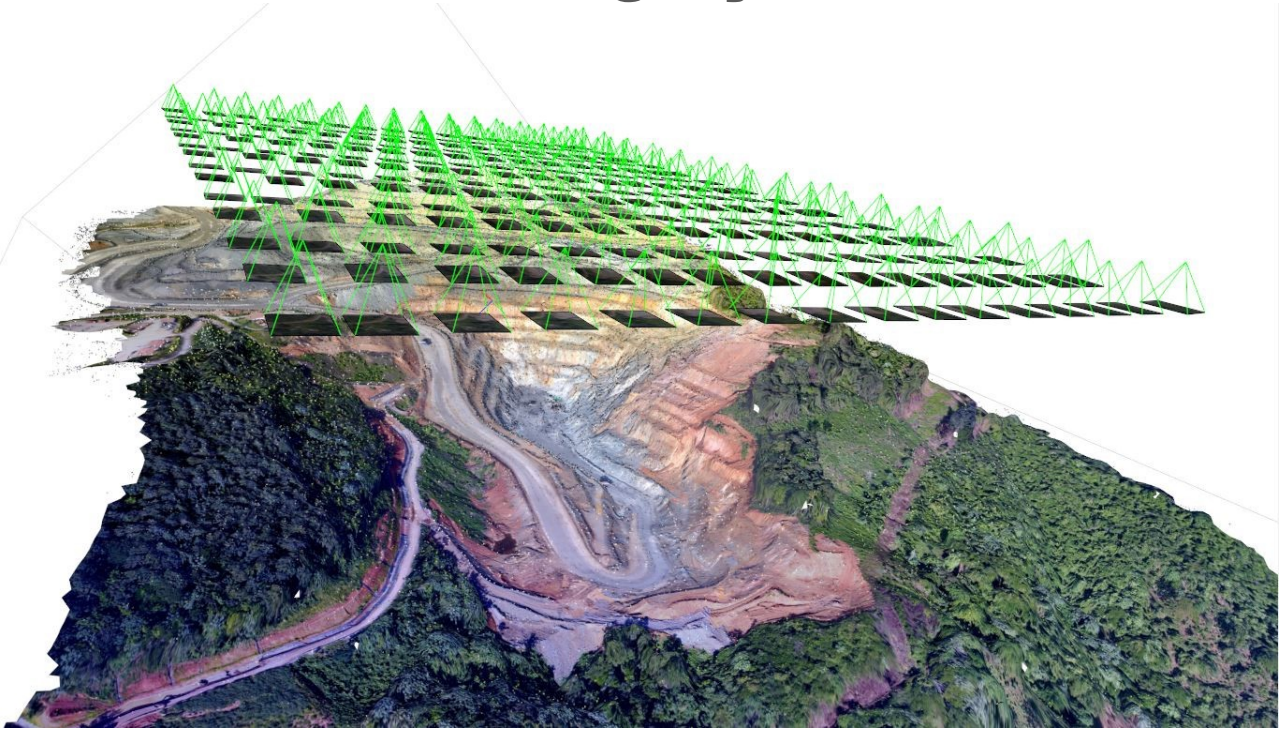

Multiphoto

Powerful 3D model generator for aerial and terrestrial Imagery

Used for BlastMetriX

Used for ShapeMetriX

3GSM – Simply Measure!

R.A. McClure, Inc. 1195 Slack Road, Unit B, Delaware, Ohio 43015
t: 740.363.6976, info@ramets.com, www.ramets.com