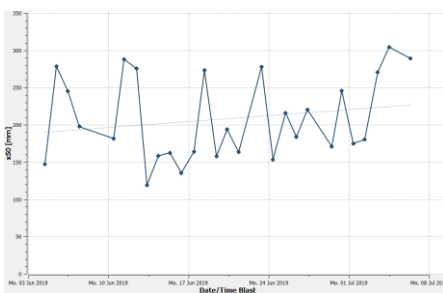

R.A. McClure, Inc. 1195 Slack Road, Unit B, Delaware, Ohio 43015
t: 740.363.6976, info@ramets.com, www.ramets.com

RAM
INC
Explosive Technical Services