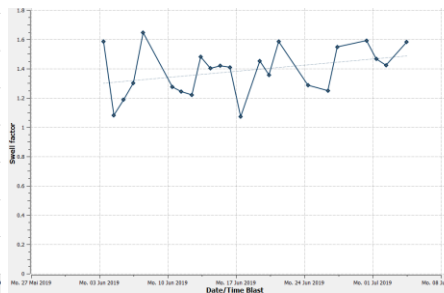

R.A. McClure, Inc. 1195 Slack Road, Unit B, Delaware, Ohio 43015
t: 740.363.6976, info@ramets.com, www.ramets.com

RAM
INC
Explosive Technical Services