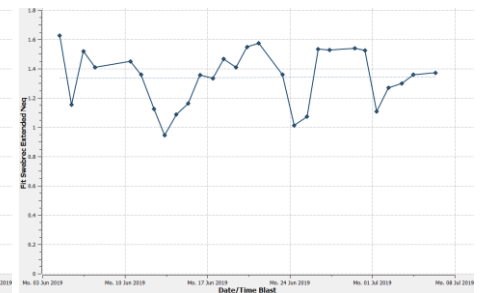

R.A. McClure, Inc. 1195 Slack Road, Unit B, Delaware, Ohio 43015
t: 740.363.6976, info@ramets.com, www.ramets.com

RAM
INC
Explosive Technical Services