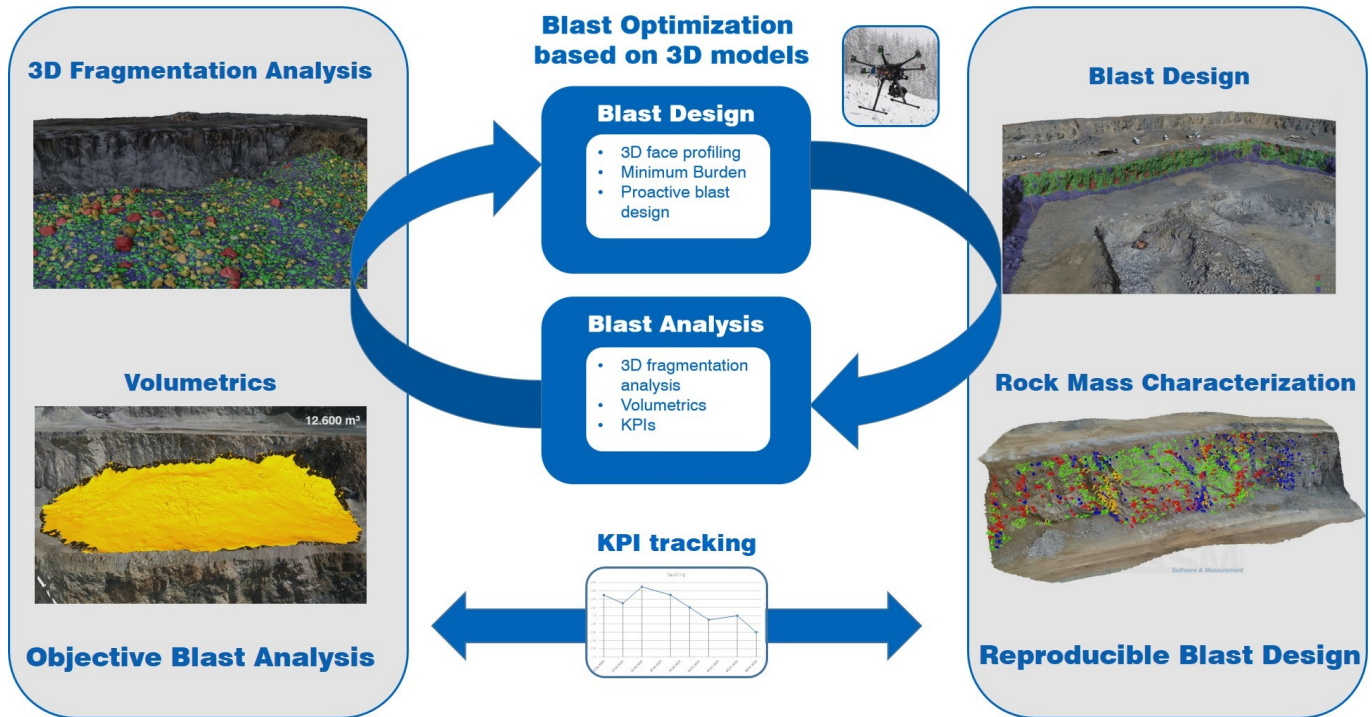

# Commander

**3GSM**  
Software & Measurement

### KPI Tracking

BMX Commander connects the blast design with the blast result. Tracking of according KPI's delivers an objective quantification of the quality of blasting works and enables

→ Stepwise Blast Optimization